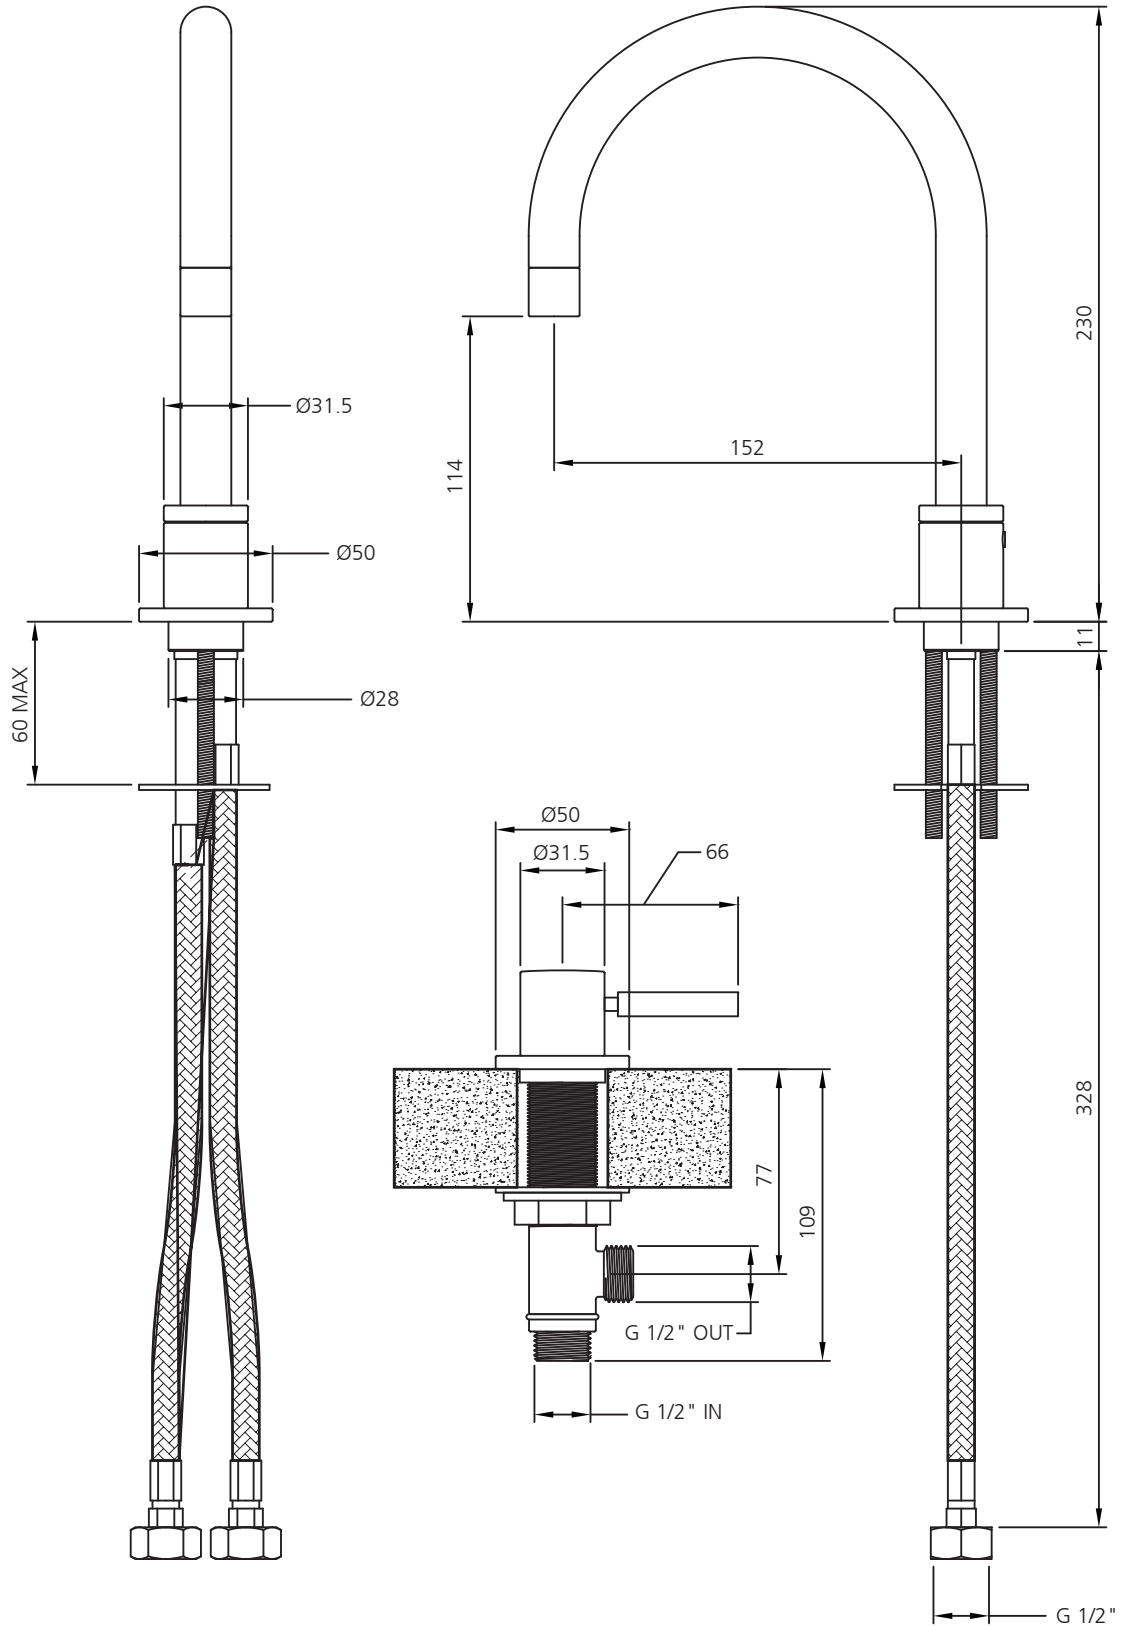

LEFROY BROOKS

IBROC HOUSE ESSEX ROAD
HODDESDON HERTS EN11 0QS UK
T: +44 (0)1992 708 316 F: +44 (0)1992 708 317

XO-4130

ZU DECK-MOUNTED THREE-HOLE BASIN SET

DIMENSIONAL DATA SHEET

DATE: 20 August 2010

NUMBER: 30 069 4130 C

©COPYRIGHT 2001-2010. CHRISTO LEFROY BROOKS. ALL RIGHTS RESERVED.

DIMENSIONS IN MILLIMETRES

WHILST EVERY EFFORT IS MADE TO ENSURE THE ACCURACY OF THESE DATA SHEETS THEY ARE SUBJECT TO CHANGE WITHOUT NOTICE AS PART OF THE COMPANY'S PRODUCT DEVELOPMENT PROCESS

X0-4130

ZU DECK-MOUNTED THREE-HOLE BASIN SET